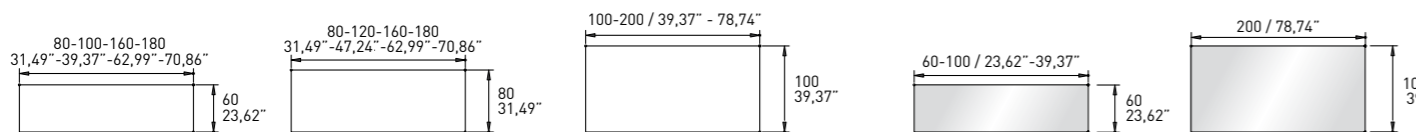

PANI LEGNO
WOODEN DESK TOPS   PANI LEGNO
WOODEN DESK TOPS   PANI VETRO
GLASS DESK TOPS