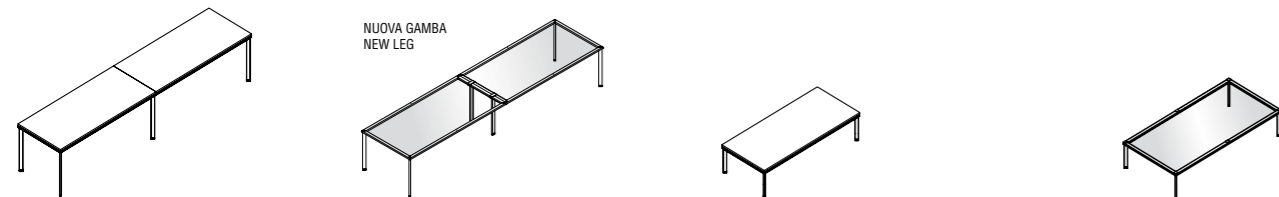

CORNER P = 80 / 100 - 60 / 80 H 72,5
CORNER DESK W 31,49 / 39,37 - 23,62 / 31,49" H 28,54"   MODESTY
MODESTY PANEL   SCRIVANIE CON PENNOLA
DESK WITH FRONT EXTENTION