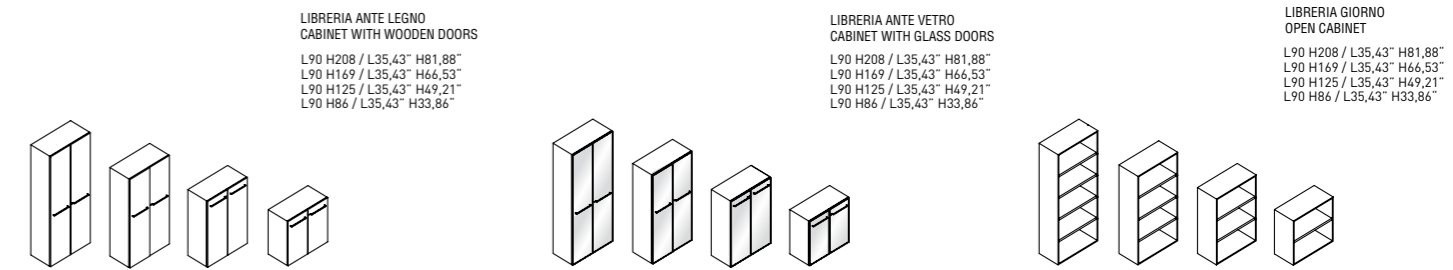

BE

LIBRERIA CABINETS   NUOVE ALTEZZE
NEW HEIGHT