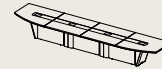

ALLUNGHI ATTREZZATI
EQUIPPED EXTENSIONS

130x60x74h
160x60x74h

130x60x74h
160x60x74h

ALLUNGHI PC ATTREZZATI
PC EQUIPPED EXTENSIONS

130x60x74h

160x60x74h

TAVOLI RIUNIONE
MEETING TABLES

ø120x74h

220x110x74h

220x110x74h

TAVOLI RIUNIONI MODULARI
MODULAR MEETING TABLES

280x120x74h

420x120x74h

560x120x74h

TAVOLI CONFERENZE
CONFERENCE TABLES

280x110x74h

420x120x74h

560x120x74h

ALLUNGHI SU RUOTE
EXTENSIONS ON CASTORS

200x60x62h

200x60x62h

200x60x62h

LIBRERIE CONSOLLE
CONSOLE BOOKCASES

200x60x72h