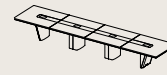

ALLUNGHI ATTREZZATI
EQUIPPED EXTENSIONS

130x60x74h
160x60x74h

130x60x74h
160x60x74h

ALLUNGHI PC ATTREZZATI
PC EQUIPPED EXTENSIONS

130x60x74h

160x60x74h

TAVOLI RIUNIONE
MEETING TABLES

ø120x74h

220x110x74h

220x110x74h

TAVOLI RIUNIONI MODULARI
MODULAR MEETING TABLES

280x120x74h

420x120x74h

560x120x74h

TAVOLI CONFERENZE
CONFERENCE TABLES

280x110x74h

420x120x74h

560x120x74h

ALLUNGHI SU RUOTE
EXTENSIONS ON CASTORS

200x60x62h

200x60x62h

200x60x62h

LIBRERIE CONSOLLE
CONSOLE BOOKCASES

200x60x72h