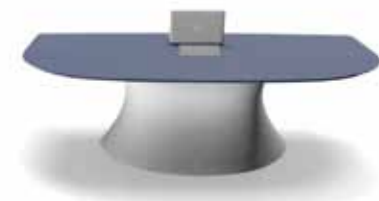

W/L 600-1200 D/P 382 H 1020-1500-1980

OLA Wire management

Single desk

Flap, top finish
Sportello in finitura piano
W/L 260 D/P 120

Round meeting table

"Fold" socket for small base tables
Supporto prese "Fold" per tavoli
bas. piccolo
Ø 350

1 way wiring column
Torretta a 1 via
Ø 100

4 ways wiring column
Torretta a 4 vie
Ø 140

Oval meeting table

Flip top, top finish
Flip top in finitura piano
W/L 600 D/P 115

"Turn" socket
Ciabatta girevole "Turn"
W/L 320 D/P 110