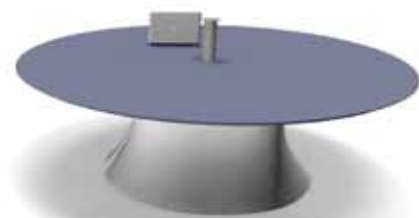

W/L 600-1200 D/P 382 H 1020-1500-1980

OLA Wire management

Single desk

Flap, top finish
Sportello in finitura piano
W/L 260 D/P 120

Round meeting table

"Fold" socket for small base tables
Supporto prese "Fold" per tavoli
bas. piccolo
Ø 350

1 way wiring column
Torretta a 1 via
Ø 100

4 ways wiring column
Torretta a 4 vie
Ø 140

Oval meeting table

Flip top, top finish
Flip top in finitura piano
W/L 600 D/P 115

"Turn" socket
Ciabatta girevole "Turn"
W/L 320 D/P 110