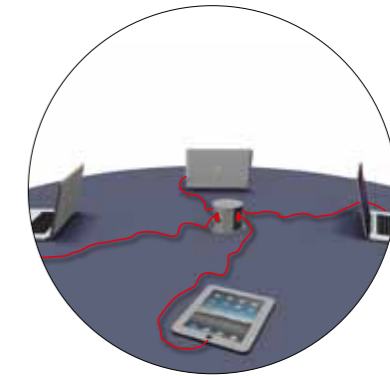

W/L 600-1200 D/P 382 H 1020-1500-1980

OLA Wire management

Single desk

Flap, top finish
Sportello in finitura piano
W/L 260 D/P 120

Round meeting table

"Fold" socket for small base tables
Supporto prese "Fold" per tavoli
bas. piccolo
Ø 350

1 way wiring column
Torretta a 1 via
Ø 100

4 ways wiring column
Torretta a 4 vie
Ø 140

Oval meeting table

Flip top, top finish
Flip top in finitura piano
W/L 600 D/P 115

"Turn" socket
Ciabatta girevole "Turn"
W/L 320 D/P 110