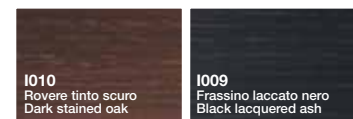

IMPIALLACCIATO / VENEERED

LACCATO LUCIDO / BRUSHED LACQUERED

**ANTE
DOORS**

LISTELLI / STRIPS

**LIBRERIA
BOOKCASE**

**SCHIENE
BACKS**

LISTELLI / STRIPS

**SCHIENE CON INCISIONI
BACKS WITH ENGRAVING**

IMPIALLACCIATO / VENEERED

LACCATO / LACQUERED

**DIVISORI, TOP E FIANCHI FINITURA
MIDDLE PANELS, FINISHING TOP AND SIDES**

IMPIALLACCIATO / VENEERED

LACCATO LUCIDO / BRUSHED LACQUERED

Taiko (H - L - P)

TK220R/1 220 - 100 - 75
TK250R/1 250 - 100 - 75
TK220R/2 220 - 100 - 75
TK250R/2 250 - 100 - 75
TK220P/1 220 - 100 - 75
TK250P/1 250 - 100 - 75
TK220P/2 220 - 100 - 75
TK250P/2 250 - 100 - 75
TK220I/2 220 - 100 - 75
TK250I/2 250 - 100 - 75
TK220L/2 220 - 100 - 75
TK250L/2 250 - 100 - 75