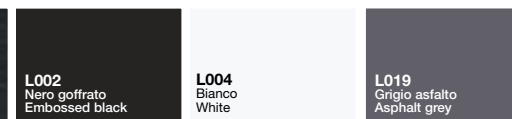

IMPIALLACCIATO / VENEERED

LACCATO LUCIDO / BRUSHED LACQUERED

**ANTE
DOORS**

LISTELLI / STRIPS

**LIBRERIA
BOOKCASE**

**SCHIENE
BACKS**

LISTELLI / STRIPS

**SCHIENE CON INCISIONI
BACKS WITH ENGRAVING**

IMPIALLACCIATO / VENEERED

LACCATO / LACQUERED

**DIVISORI, TOP E FIANCHI FINITURA
MIDDLE PANELS, FINISHING TOP AND SIDES**

IMPIALLACCIATO / VENEERED

LACCATO LUCIDO / BRUSHED LACQUERED

Taiko (H - L - P)

TK220R/1 220 - 100 - 75
TK250R/1 250 - 100 - 75
TK220R/2 220 - 100 - 75
TK250R/2 250 - 100 - 75
TK220P/1 220 - 100 - 75
TK250P/1 250 - 100 - 75
TK220P/2 220 - 100 - 75
TK250P/2 250 - 100 - 75
TK220I/2 220 - 100 - 75
TK250I/2 250 - 100 - 75
TK220L/2 220 - 100 - 75
TK250L/2 250 - 100 - 75