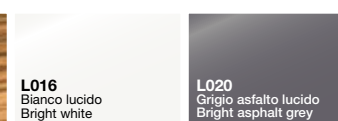

IMPIALLACCIATO / VENEERED

LACCATO / LACQUERED

**DIVISORI, TOP E FIANCHI FINITURA
MIDDLE PANELS, FINISHING TOP AND SIDES**

IMPIALLACCIATO / VENEERED

LACCATO LUCIDO / BRUSHED LACQUERED

Taiko (H - L - P)

TK220R/1 220 - 100 - 75
TK250R/1 250 - 100 - 75
TK220R/2 220 - 100 - 75
TK250R/2 250 - 100 - 75
TK220P/1 220 - 100 - 75
TK250P/1 250 - 100 - 75
TK220P/2 220 - 100 - 75
TK250P/2 250 - 100 - 75
TK220I/2 220 - 100 - 75
TK250I/2 250 - 100 - 75
TK220L/2 220 - 100 - 75
TK250L/2 250 - 100 - 75