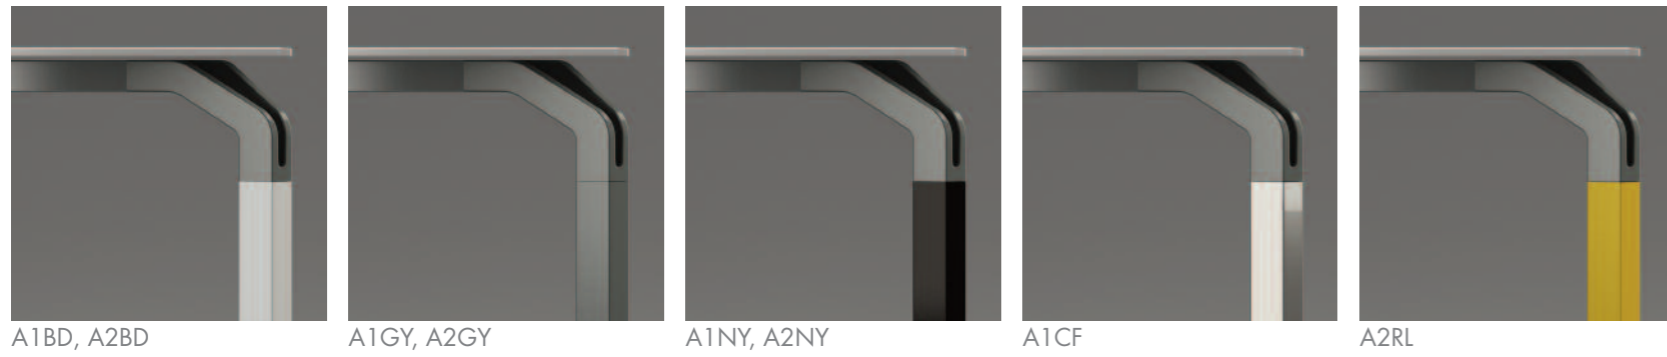

## SUGGESTED COMBINATIONS LEG - JOINT - BEAMS

FOR DESKS AND MEETING TABLES WITH WORKTOPS IN TRANSPARENT GLASS

## ASSORTIMENTS RECOMMANDÉS PIÈTEMENT-LIAISON-POUTRE

POUR BUREAUX ET TABLES AVEC PLANS EN VERRE TRASPARENT

A2BD, A2BD, A2BD

A2GY, A2GY, A2GY

A2NY, A2NY, A2NY

A1CF, A1CF, A1CF

A2RL, A2RL, A2RL

COMPONI YOGA:  
CREATE YOUR YOGA:  
FAITES VOS YOGA:

1 - SCEGLI LA GAMBA  
CHOOSE LEG - CHOISIR PIÈTEMENT

2 - SCEGLI IL GIUNTO  
CHOOSE JOINT - CHOISIR LIAISON

3 - SCEGLI LA TRAVE  
CHOOSE BEAMS - CHOISIR POUTRE

3 - SCEGLI IL PIANO  
CHOOSE WORKTOP - CHOISIR PLANS