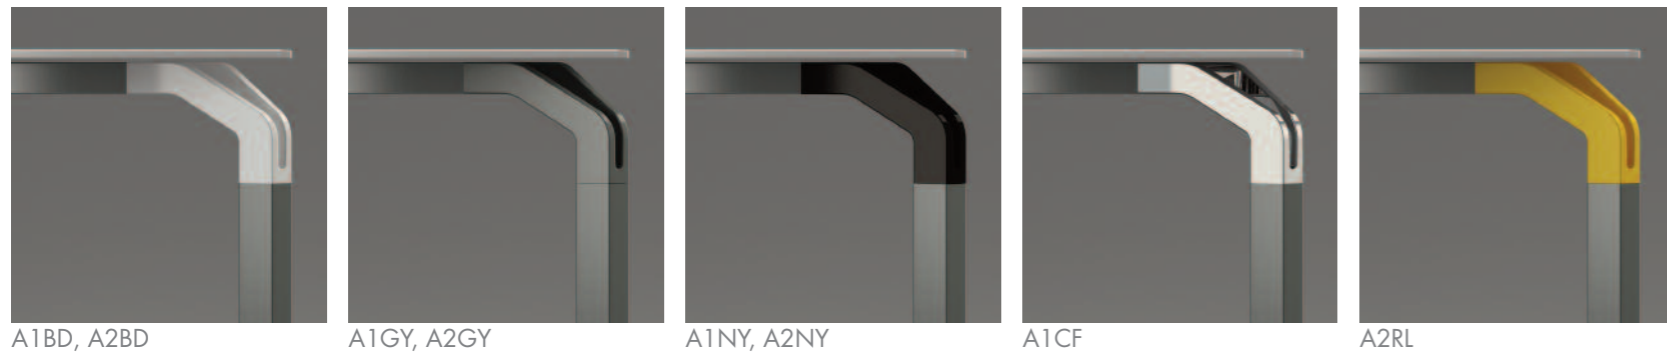

## SUGGESTED COMBINATIONS LEG - JOINT - BEAMS

FOR DESKS AND MEETING TABLES WITH WORKTOPS IN TRANSPARENT GLASS

1 - SCEGLI LA GAMBA  
CHOOSE LEG - CHOISIR PIÈTEMENT

2 - SCEGLI IL GIUNTO  
CHOOSE JOINT - CHOISIR LIAISON

3 - SCEGLI LA TRAVE  
CHOOSE BEAMS - CHOISIR POUTRE

3 - SCEGLI IL PIANO  
CHOOSE WORKTOP - CHOISIR PLANS