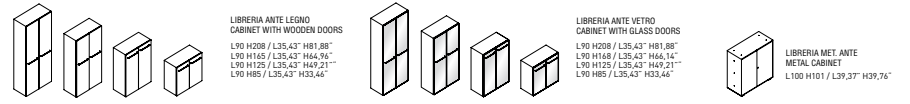

LIBRERIA
CABINETS