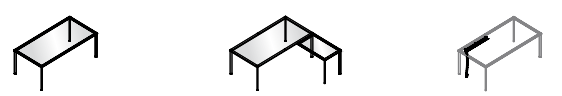

SCRIVANE VETRO P = 100 H = 71,2
GLASS DESK W 39,37" H = 28,03"

CORNER VETRO P = 100 - 60 / 100 H = 71,2
GLASS DESK W 39,37" - 23,62" / 39,37" H = 28,03"

CANALINA PORTA CAVO MODULARE
MODULAR CABLELINE SYSTEM