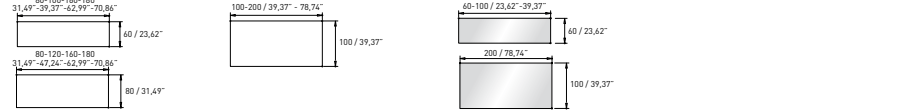

PANNA LEGNO
WOODEN DESK TOPS

PANNA LEGNO
WOODEN DESK TOPS

PANNA VETRO
GLASS DESK TOPS