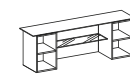

180x90x74h  
200x90x74h

SCRIVANIE VETRO  
GLASS DESKS

200x100x74h

180x90x74h  
200x90x74h

120x60x74h

200x100x74h

180x90x74h  
200x90x74h

ALLUNGHI  
EXTENSIONS

120x60x74h

120x60x74h

125x57x56h

125x57x60h

ALLUNGHI REP  
REP EXTENSIONS

160x57x69h

160x57x69h

LIBRERIE CON TOP IN LEGNO  
WOOD TOP BOOKCASES

225x45x84h

225x45x124h

270x45x204h

270x45x204h

LIBRERIE CON TOP IN VETRO  
GLASS TOP BOOKCASES

225x45x84h

225x45x124h

TAVOLINI ATTESA  
SIDE TABLES