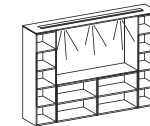

180x90x74h  
200x90x74h

SCRIVANIE VETRO  
GLASS DESKS

200x100x74h

180x90x74h  
200x90x74h

120x60x74h

200x100x74h

180x90x74h  
200x90x74h

ALLUNGHI  
EXTENSIONS

120x60x74h

120x60x74h

125x57x56h

125x57x60h

ALLUNGHI REP  
REP EXTENSIONS

160x57x69h

160x57x69h

LIBRERIE CON TOP IN LEGNO  
WOOD TOP BOOKCASES

225x45x84h

225x45x124h

270x45x204h

270x45x204h

LIBRERIE CON TOP IN VETRO  
GLASS TOP BOOKCASES

225x45x84h

225x45x124h

TAVOLINI ATTESA  
SIDE TABLES