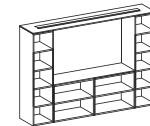

180x90x74h  
200x90x74h

SCRIVANIE VETRO  
GLASS DESKS

200x100x74h

180x90x74h  
200x90x74h

120x60x74h

200x100x74h

180x90x74h  
200x90x74h

ALLUNGHI  
EXTENSIONS

120x60x74h

120x60x74h

125x57x56h

125x57x60h

ALLUNGHI REP  
REP EXTENSIONS

160x57x69h

160x57x69h

LIBRERIE CON TOP IN LEGNO  
WOOD TOP BOOKCASES

225x45x84h

225x45x124h

270x45x204h

270x45x204h

LIBRERIE CON TOP IN VETRO  
GLASS TOP BOOKCASES

225x45x84h

225x45x124h

TAVOLINI ATTESA  
SIDE TABLES