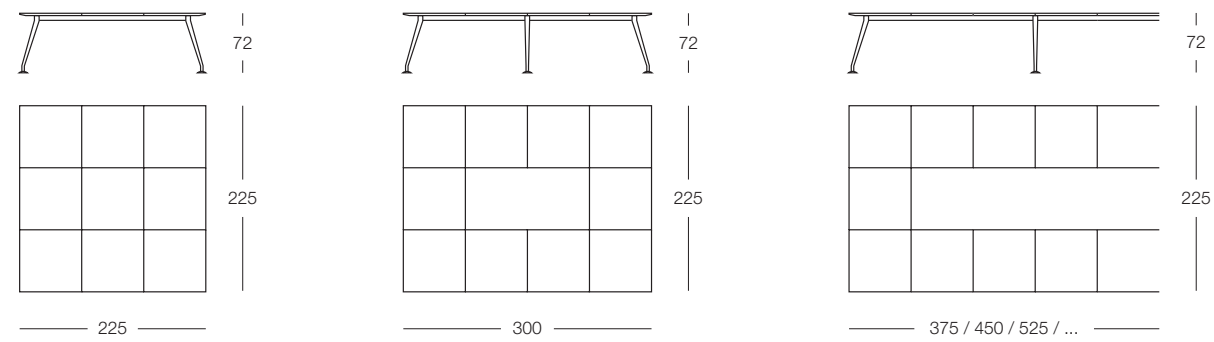

Tavoli meeting TWO in legno o rivestiti / Wooden or upholstered meeting tables