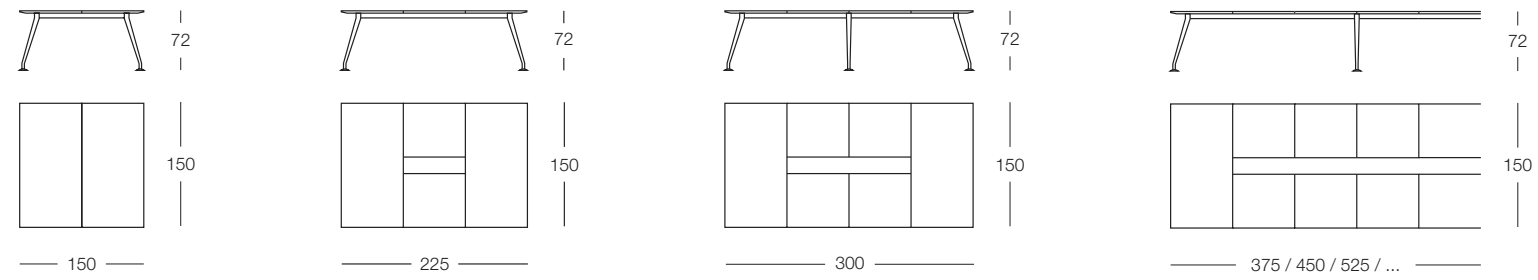

Tavoli meeting TWO in legno o rivestiti / Wooden or upholstered meeting tables