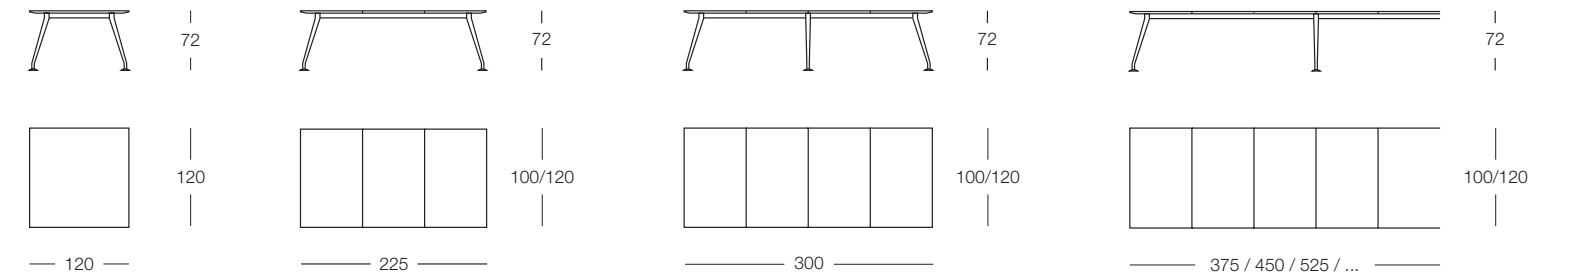

Tavoli meeting TWO in legno o rivestiti / Wooden or upholstered meeting tables