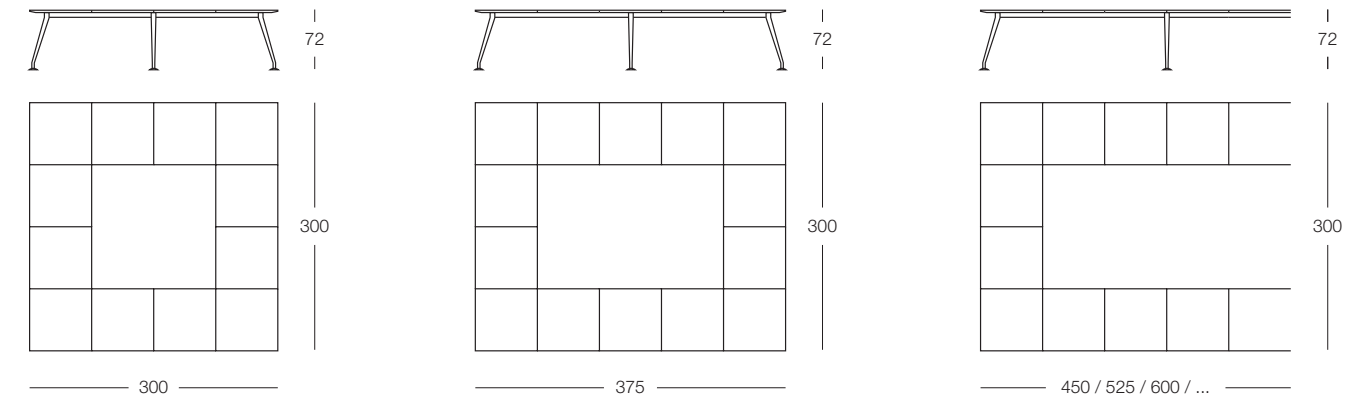

Tavoli meeting TWO in legno o rivestiti / Wooden or upholstered meeting tables