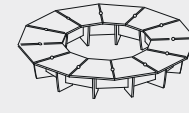

98x45x209h

188x45x209h

278x45x209h

TAVOLI RIUNIONE
MEETING TABLES

Ø 125x75h

220x110x75h

280x125x75h
430x125x75h
720x125x75h

340x125x75h
550x125x75h

460x440x75h

623x440x75h

TAVOLI CONFERENZA
CONFERENCE TABLES

359x164x75h

425x206x75h

462x235x75h

468x278x75h

TAVOLINI ATTESA
SIDE TABLES

83x65x44h
120x65x44h

MOBILE BAR
BAR CABINET

130x60x110h

PULPITO
PULPIT

83x110x140h