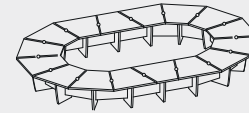

98x45x209h

188x45x209h

278x45x209h

TAVOLI RIUNIONE
MEETING TABLES

Ø 125x75h

220x110x75h

280x125x75h
430x125x75h
720x125x75h

340x125x75h
550x125x75h

460x440x75h

623x440x75h

TAVOLI CONFERENZA
CONFERENCE TABLES

359x164x75h

425x206x75h

462x235x75h

468x278x75h

TAVOLINI ATTESA
SIDE TABLES

83x65x44h
120x65x44h

MOBILE BAR
BAR CABINET

130x60x110h

PULPITO
PULPIT

83x110x140h