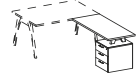

Pastello

DATI TECNICI / TECHNICAL DATA

SCRIVANIE DESKS

80x80x74h
120x80x74h
140x80x74h
160x80x74h
180x80x74h

120x60x74h

140x80x74h
160x80x74h
180x80x74h

160x80x74h
180x80x74h

110x80x74h

ALLUNGHI EXTENSIONS

160x50x55h

70x60x74h
120x60x74h

70x60x74h
120x60x74h

120x60x74h

120x60x74h

CONTENITORE TOWER UNIT TOWER

42x80x71h