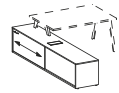

Pastello

DATI TECNICI / TECHNICAL DATA

SCRIVANIE DESKS

80x80x74h
120x80x74h
140x80x74h
160x80x74h
180x80x74h

120x60x74h

140x80x74h
160x80x74h
180x80x74h

160x80x74h
180x80x74h

110x80x74h

ALLUNGHI EXTENSIONS

160x50x55h

70x60x74h
120x60x74h

70x60x74h
120x60x74h

120x60x74h

120x60x74h

CONTENITORE TOWER UNIT TOWER

42x80x71h