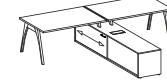

ALLUNGHI EXTENSIONS

160x50x55h

70x60x74h
120x60x74h

70x60x74h
120x60x74h

120x60x74h

120x60x74h

CONTENITORE TOWER UNIT TOWER

42x80x71h

160x80x74h
180x80x74h

160x164x74h
180x164x74h

42x80x74h

42x164x74h

ESEMPI EXAMPLE

172x160x74

284x160x74

284x160x74

192x320x74

384x320x74h

160x164x74h
320x164x74h
480x164x74h

TAVOLI RIUNIONE MEETING TABLES

Ø120x73h

200x100x73h

280x100x73h

420x100x73h